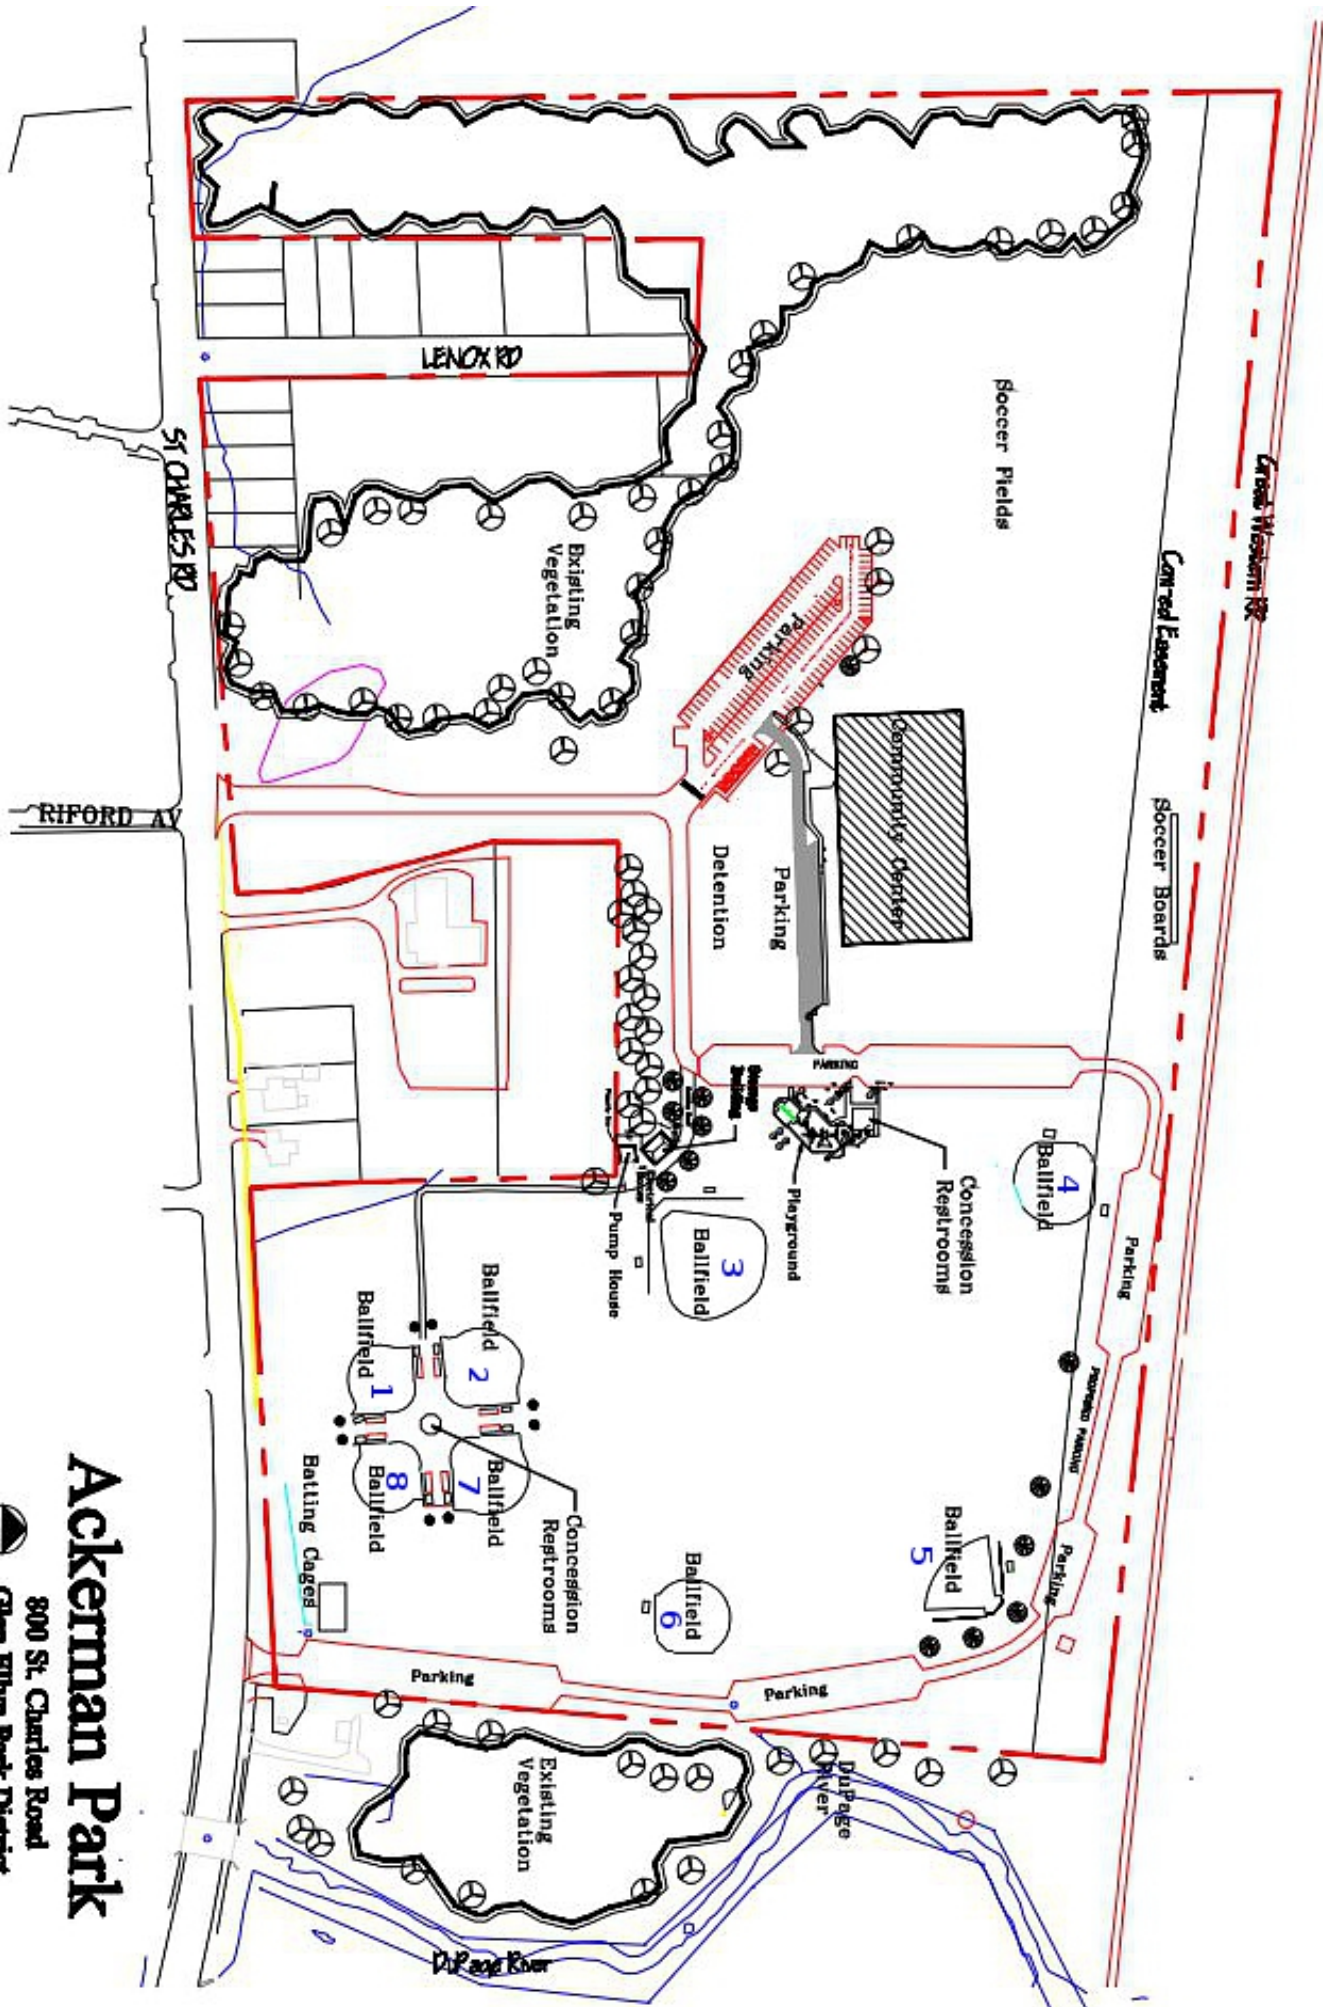

Pool E

1	IN Magic Gold - Clay
2	TX Mizuno Impulse 16U
3	CO Stars - Burns
4	FL Team Florida 16U
5	IL New Lenox Lightning Gold
6	MI Finesse Gold
7	RI Thunder Gold
8	AZ Hot Shots

Day	Time	Teams	Field #	Game #
Thu	8:00 am	1-2	8	6
	9:45 am	2-5	2	10
	11:30 am	1-4	2	16
	1:15 pm	5-6	1	21
	1:15 pm	2-3	3	25
	3:00 pm	3-4	1	27
	3:00 pm	5-8	2	28
	4:45 pm	6-7	6	38
	6:30 pm	7-8	2	40
	6:30 pm	3-6	3	43
Fri	8:00 am	1-6	1	49
	8:00 am	2-8	6	54
	9:45 am	2-6	2	56
	9:45 am	1-5	6	60
	11:30 am	3-7	1	61
	11:30 am	4-8	7	63
	1:15 pm	1-7	1	67
	1:15 pm	3-5	2	68
	4:45 pm	4-7	6	84
Sat	8:00 am	3-8	7	99
	8:00 am	2-7	4	102
	8:00 am	4-5	5	103
	9:45 am	1-8	4	110
	11:30 am	4-6	4	118

Ackerman Park

800 St. Charles Road
Glen Ellyn Park District